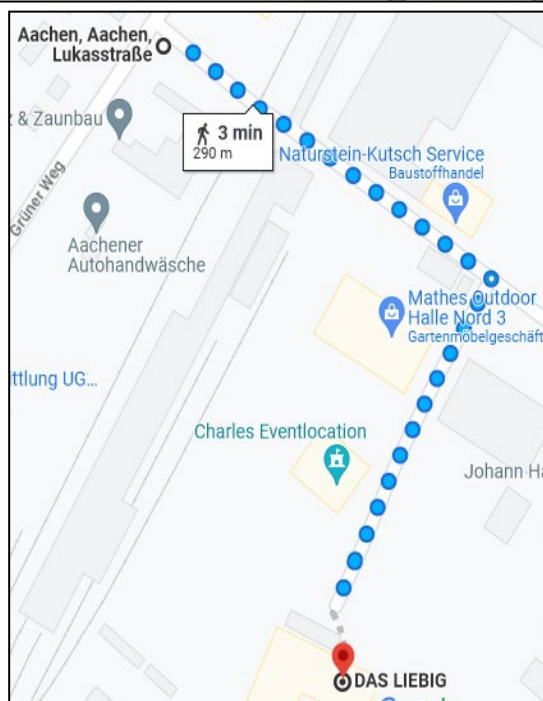

Your hotel:

B&B HOTEL Aachen-City, Großkölustraße 57-63 , 52062 Aachen
[B&B Hotel Aachen-City - Affordable accommodation in a prime location \(hotel-bb.com\)](http://B&B Hotel Aachen-City - Affordable accommodation in a prime location (hotel-bb.com))

Conference venue:

DAS LIEBIG, Liebigstraße 19, 52070 Aachen
Die schönste Eventlocation in Aachen - DAS LIEBIG

Bus line¹:

34 (direction: Pannesheide or Kerkrade Busstation or Kohlscheid Bahnhof)

Bus travel time:

7 min / every 30 min

Bus stop hotel:

Bushof, bus stop 4
(walk approx. 270m)

Bus stop conference venue:

Lukasstraße (walk approx. 290)

¹ fastest connection, other connections also available