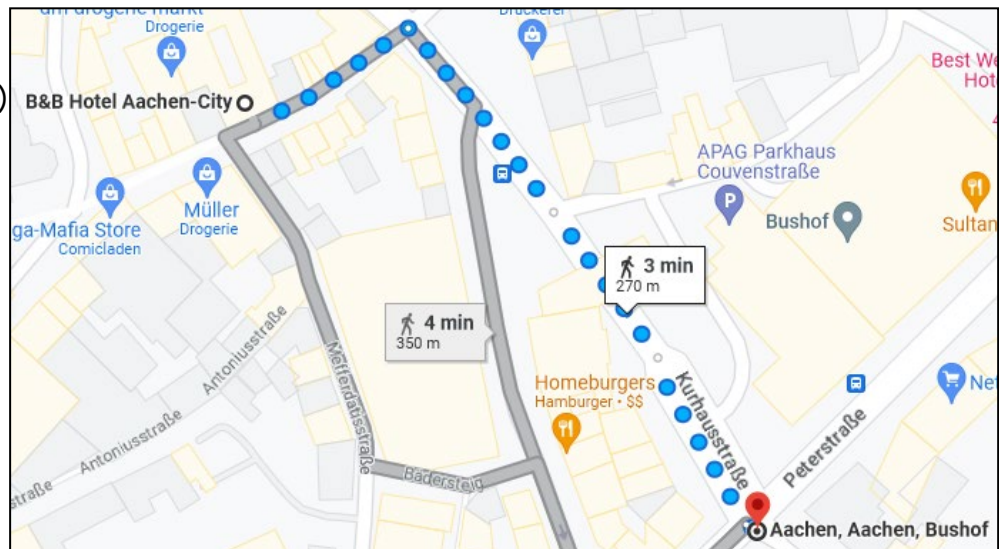

Your hotel:

B&B HOTEL Aachen-City, Großkölustraße 57-63 , 52062 Aachen
[B&B Hotel Aachen-City - Affordable accommodation in a prime location \(hotel-bb.com\)](http://B&B Hotel Aachen-City - Affordable accommodation in a prime location (hotel-bb.com))

Conference venue:

DAS LIEBIG, Liebigstraße 19, 52070 Aachen
Die schönste Eventlocation in Aachen - DAS LIEBIG

Bus line¹:

34 (direction: Pannesheide or Kerkrade Busstation or Kohlscheid Bahnhof)

Bus travel time:

7 min / every 30 min

Bus stop hotel:

Bushof, bus stop 4
(walk approx. 270m)

Bus stop conference venue:

Lukasstraße (walk approx. 290)

¹ fastest connection, other connections also available