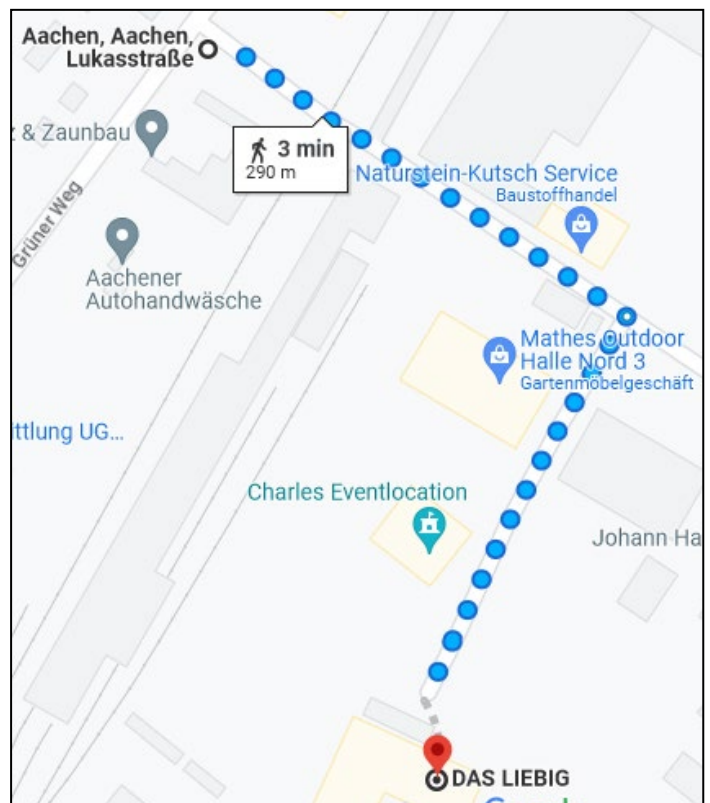

Your hotel:

DJH Jugendherberge Aachen

Maria-Theresia-Allee 260, 52074 Aachen

[DJH Youth Hostel Aachen - Offers + more - North Rhine-Westphalia, Germany \(jugendherberge.de\)](http://jugendherberge.de)

Conference venue:

DAS LIEBIG, Liebigstraße 19, 52070 Aachen

[Die schönste Eventlocation in Aachen - DAS LIEBIG](#)

Bus line¹:

2 (direction: Eilendorf Schubertstraße) until bus stop **Bushof**, then change bus at bus stop 4 to line **34** (direction: Pannesheide or Kerkrade Busstation or Kohlscheid Bahnhof)

Bus travel time:

28 min / every 30 min

Bus stop hotel:

Ronheide (Jugendherberge)
(walk approx. 230m)

Bus stop conference venue:

Lukasstraße (walk approx. 290)

¹ fastest connection, other connections also available