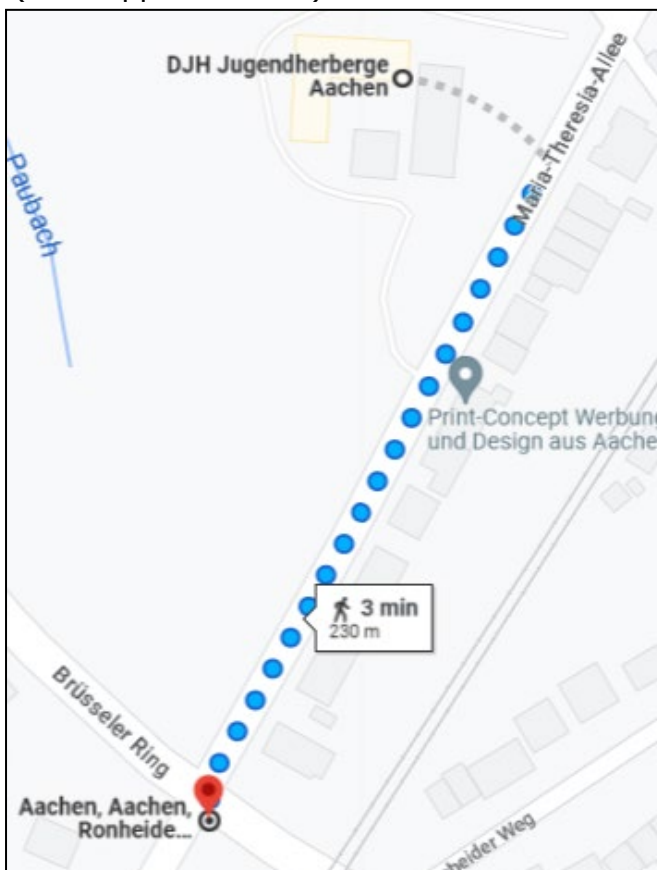

Your hotel:

DJH Jugendherberge Aachen

Maria-Theresia-Allee 260, 52074 Aachen

[DJH Youth Hostel Aachen - Offers + more - North Rhine-Westphalia, Germany \(jugendherberge.de\)](http://jugendherberge.de)

Conference venue:

DAS LIEBIG, Liebigstraße 19, 52070 Aachen

[Die schönste Eventlocation in Aachen - DAS LIEBIG](#)

Bus line¹:

2 (direction: Eilendorf Schubertstraße) until bus stop **Bushof**, then change bus at bus stop 4 to line **34** (direction: Pannesheide or Kerkrade Busstation or Kohlscheid Bahnhof)

Bus travel time:

28 min / every 30 min

Bus stop hotel:

Ronheide (Jugendherberge)
(walk approx. 230m)

Bus stop conference venue:

Lukasstraße (walk approx. 290)

¹ fastest connection, other connections also available