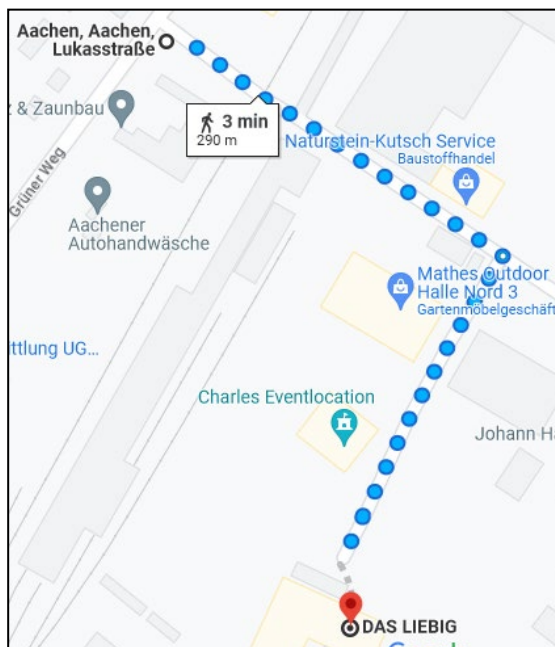

Your hotel:

Hotel Lousberg, Saarstraße 108, 52062 Aachen
[Hotel Lousberg in Aachen - zentrales 3 Sterne Hotel \(hotel-lousberg.de\)](http://hotel-lousberg.de)

Conference venue:

DAS LIEBIG, Liebigstraße 19, 52070 Aachen
[Die schönste Eventlocation in Aachen - DAS LIEBIG](http://das-liebig.de)

Bus line¹:

34 (direction: Pannesheide or Kerkrade Busstation or Kohlscheid Bahnhof)

Bus travel time:

5 min / every 30 min

Bus stop hotel:

Hansemannplatz, bus stop 4
(walk approx. 700m)

Bus stop conference venue:

Lukasstraße (walk approx. 290)

¹ fastest connection, other connections also available