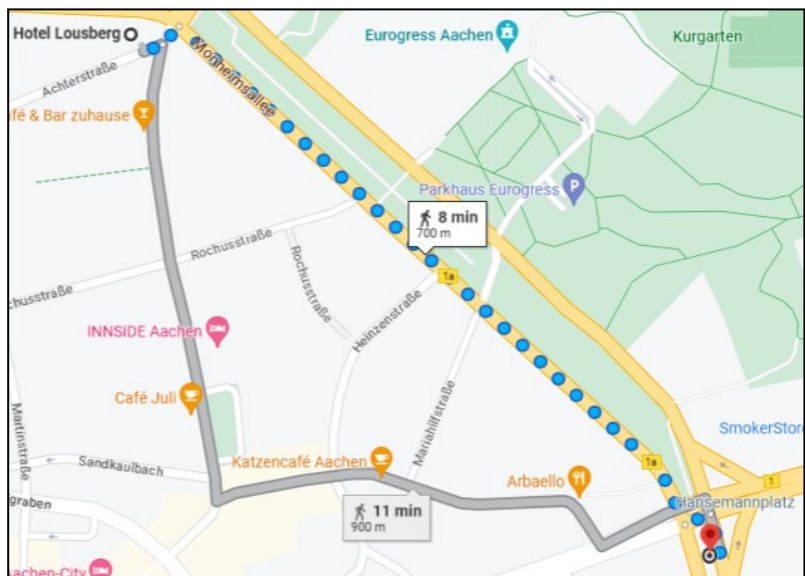

Your hotel:

Hotel Lousberg, Saarstraße 108, 52062 Aachen
[Hotel Lousberg in Aachen - zentrales 3 Sterne Hotel \(hotel-lousberg.de\)](http://hotel-lousberg.de)

Conference venue:

DAS LIEBIG, Liebigstraße 19, 52070 Aachen
[Die schönste Eventlocation in Aachen - DAS LIEBIG](http://das-liebig.de)

Bus line¹:

34 (direction: Pannesheide or Kerkrade Busstation or Kohlscheid Bahnhof)

Bus travel time:

5 min / every 30 min

Bus stop hotel:

Hansemannplatz, bus stop 4
(walk approx. 700m)

Bus stop conference venue:

Lukasstraße (walk approx. 290)

¹ fastest connection, other connections also available