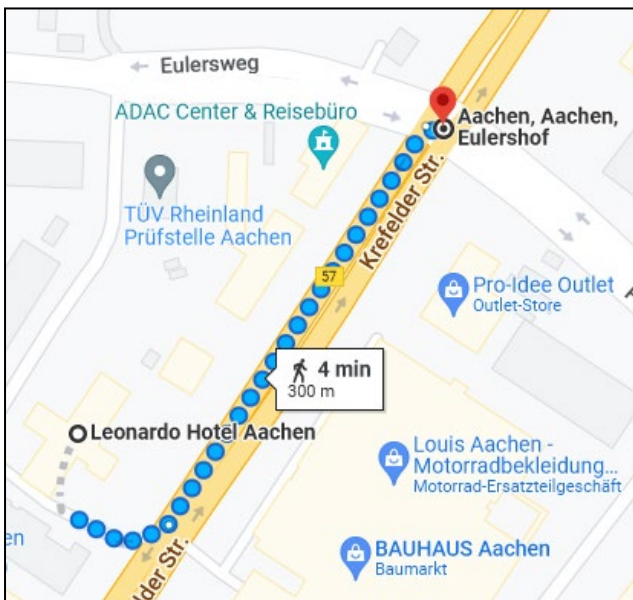

Your hotel:

Leonardo Hotel Aachen, Krefelder Straße 221, 52070 Aachen
[Leonardo Hotel Aachen | Germany | Leonardo Hotels \(leonardohotels.com\)](https://leonardohotels.com)

Conference venue:

DAS LIEBIG, Liebigstraße 19, 52070 Aachen
[Die schönste Eventlocation in Aachen - DAS LIEBIG](#)

Bus line¹:

34 (direction: Aachen Bushof or Diepenbenden)

Bus travel time:

4 min / every 30 min

Bus stop hotel:

Eulershof (walk approx. 300m)

Bus stop conference venue:

Lukasstraße (walk approx. 290)