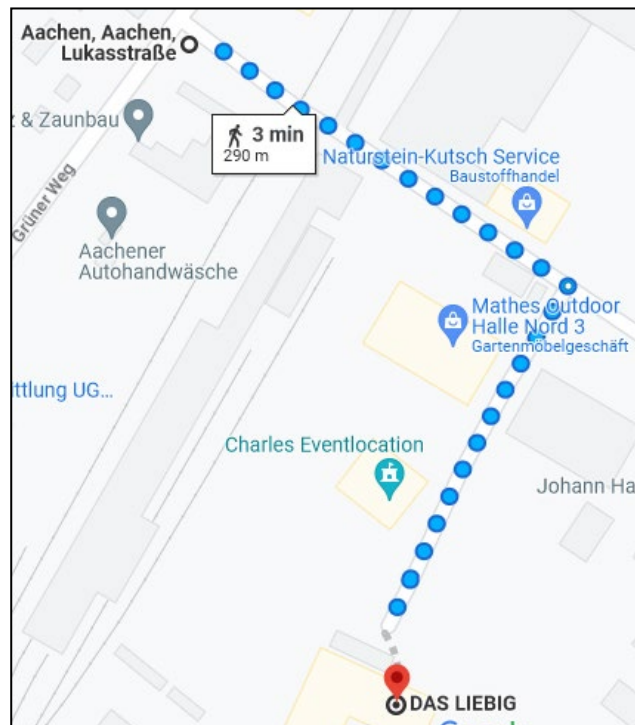

Your hotel:

Leonardo Hotel Aachen, Krefelder Straße 221, 52070 Aachen
[Leonardo Hotel Aachen | Germany | Leonardo Hotels \(leonardohotels.com\)](https://leonardohotels.com)

Conference venue:

DAS LIEBIG, Liebigstraße 19, 52070 Aachen
[Die schönste Eventlocation in Aachen - DAS LIEBIG](#)

Bus line¹:

34 (direction: Aachen Bushof or Diepenbenden)

Bus travel time:

4 min / every 30 min

Bus stop hotel:

Eulershof (walk approx. 300m)

Bus stop conference venue:

Lukasstraße (walk approx. 290)