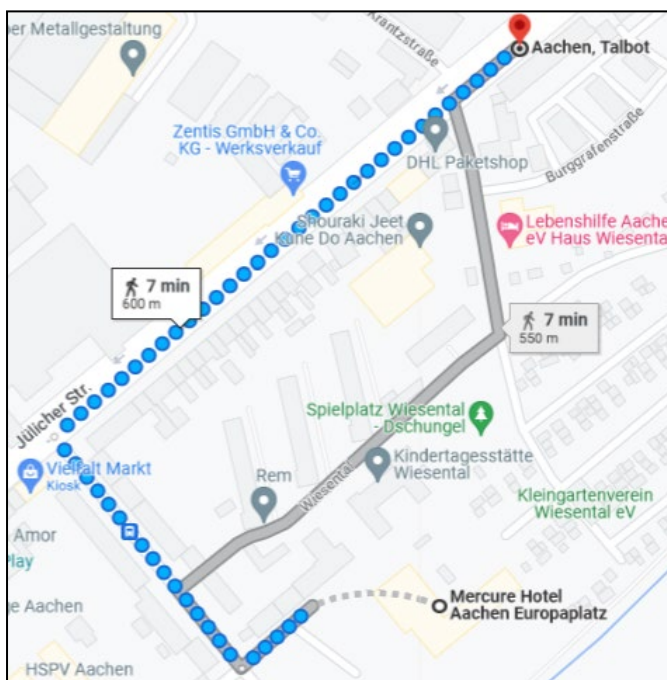

Your hotel:

Mercure Hotel Aachen Europaplatz,
Joseph-von-Goerres-Straße 21, 52068 Aachen
[4 star Mercure Hotel Aachen Europaplatz - ALL \(accor.com\)](http://4 star Mercure Hotel Aachen Europaplatz - ALL (accor.com))

Conference venue:

DAS LIEBIG, Liebigstraße 19, 52070 Aachen
Die schönste Eventlocation in Aachen - DAS LIEBIG

Bus line:

1, 11, 21, 31, 52, 70, 220, SB20 (bus stop 2)

Bus travel time:

2 min / every 1-10 min

Bus stop hotel:

Talbot (walk approx. 600m)

Bus stop conference venue:

Liebigstraße
(walk approx. 600)