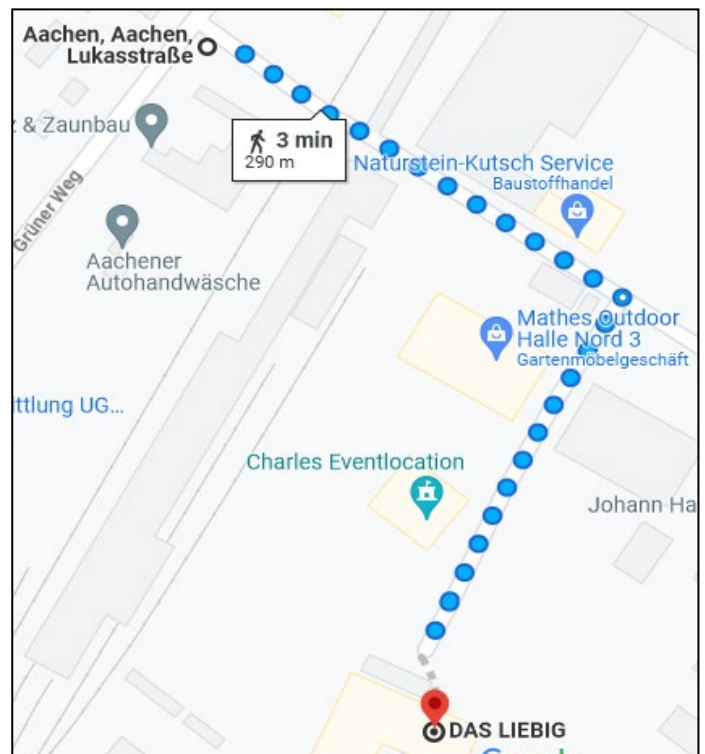

Your hotel:

Mercure Hotel Aachen am Dom, Peterstraße 1, 52062 Aachen
[3 star Mercure Hotel Aachen am Dom - ALL \(accor.com\)](https://www.accor.com)

Conference venue:

DAS LIEBIG, Liebigstraße 19, 52070 Aachen
[Die schönste Eventlocation in Aachen - DAS LIEBIG](https://www.dasliebig.com)

Bus line¹:

34 (direction: Pannesheide or Kerkrade Busstation or Kohlscheid Bahnhof)

Bus travel time:

7 min / every 30 min

Bus stop hotel:

Bushof, bus stop 4 (walk approx. 150m)

Bus stop conference venue:

Lukasstraße (walk approx. 290)