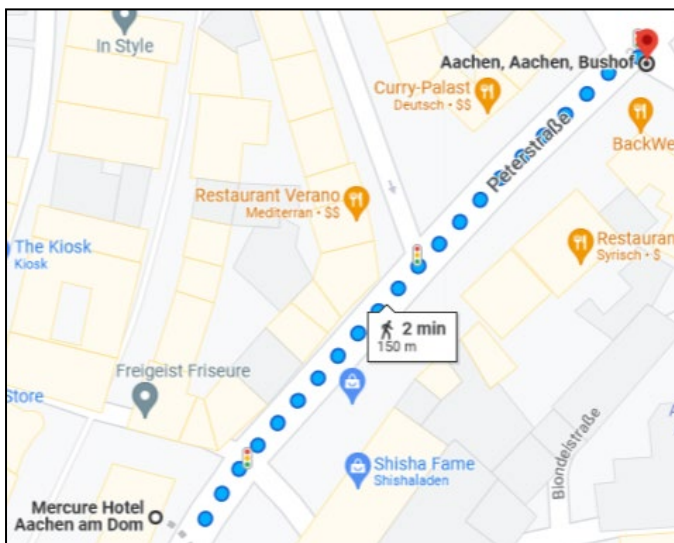

Your hotel:

Mercure Hotel Aachen am Dom, Peterstraße 1, 52062 Aachen
[3 star Mercure Hotel Aachen am Dom - ALL \(accor.com\)](https://www.accor.com)

Conference venue:

DAS LIEBIG, Liebigstraße 19, 52070 Aachen
[Die schönste Eventlocation in Aachen - DAS LIEBIG](https://www.dasliebig.com)

Bus line¹:

34 (direction: Pannesheide or Kerkrade Busstation or Kohlscheid Bahnhof)

Bus travel time:

7 min / every 30 min

Bus stop hotel:

Bushof, bus stop 4 (walk approx. 150m)

Bus stop conference venue:

Lukasstraße (walk approx. 290)