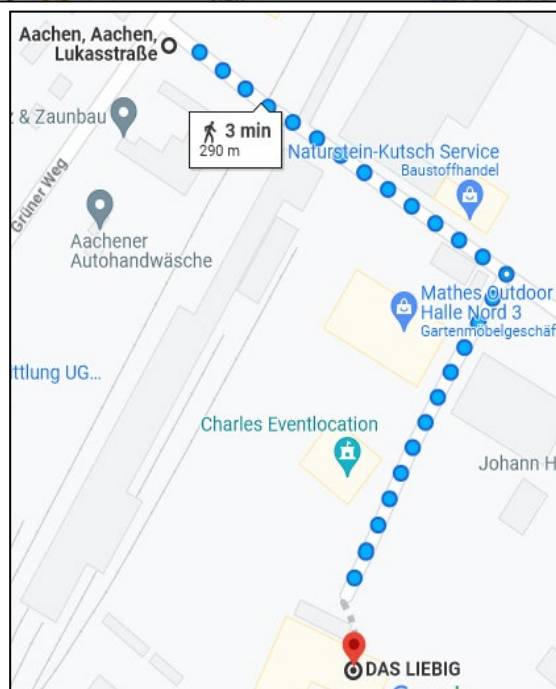

Your hotel:

Novotel Aachen City, Peterstraße 66, 52062 Aachen
[Familienhotel Aachen Zentrum - Novotel - ALL \(accor.com\)](https://www.all.accor.com)

Conference venue:

DAS LIEBIG, Liebigstraße 19, 52070 Aachen
[Die schönste Eventlocation in Aachen - DAS LIEBIG](https://www.dasliebig.de)

Bus line¹:

34 (direction: Pannesheide or Kerkrade Busstation or Kohlscheid Bahnhof)

Bus travel time:

5 min / every 30 min

Bus stop hotel:

Bushof, bus stop 4
(walk approx. 250m)

Bus stop conference venue:

Lukasstraße (walk approx. 290)