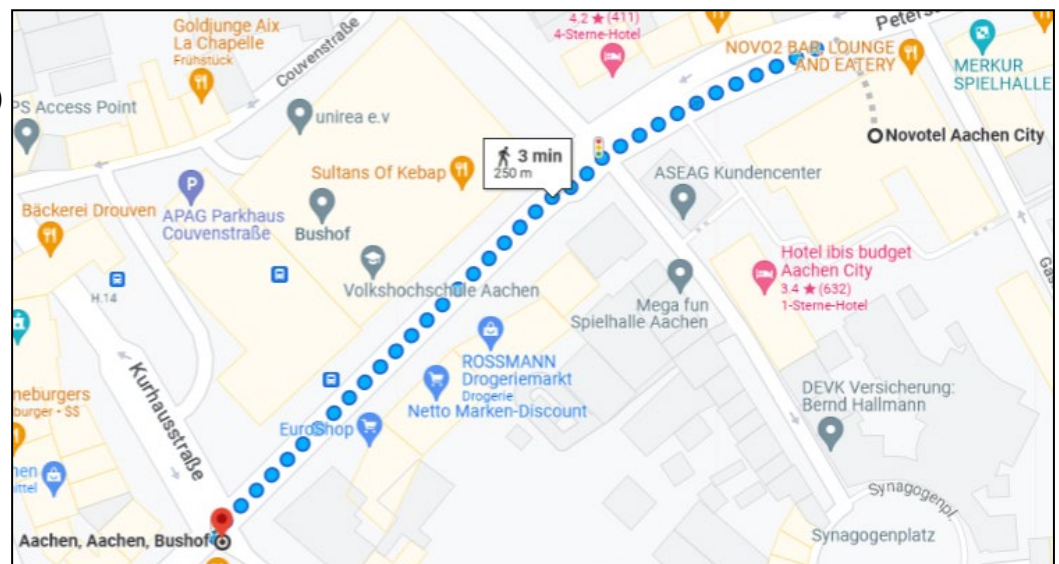

Your hotel:

Novotel Aachen City, Peterstraße 66, 52062 Aachen
[Familienhotel Aachen Zentrum - Novotel - ALL \(accor.com\)](https://www.all.accor.com)

Conference venue:

DAS LIEBIG, Liebigstraße 19, 52070 Aachen
[Die schönste Eventlocation in Aachen - DAS LIEBIG](https://www.dasliebig.de)

Bus line¹:

34 (direction: Pannesheide or Kerkrade Busstation or Kohlscheid Bahnhof)

Bus travel time:

5 min / every 30 min

Bus stop hotel:

Bushof, bus stop 4
(walk approx. 250m)

Bus stop conference venue:

Lukasstraße (walk approx. 290)

¹ fastest connection, other connections also available