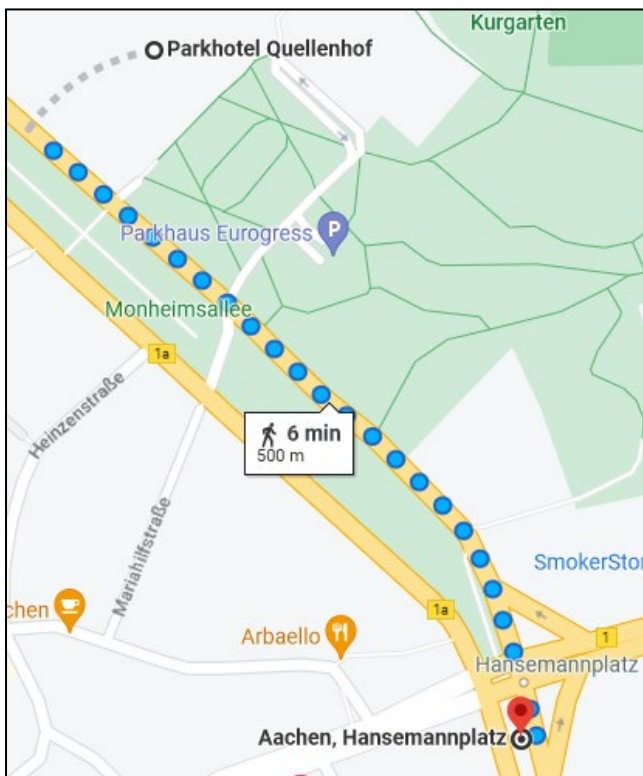

Conference venue:

DAS LIEBIG, Liebigstraße 19, 52070 Aachen
[Die schönste Eventlocation in Aachen - DAS LIEBIG](https://www.dasliebig.de)

Bus line¹:

34 (direction: Pannesheide or Kerkrade Busstation or Kohlscheid Bahnhof)

Bus travel time:

5 min / every 30 min

Bus stop hotel:

Hansemannplatz, bus stop 4
(walk approx. 500m)

Bus stop conference venue:

Lukasstraße (walk approx. 290)

¹ fastest connection, other connections also available