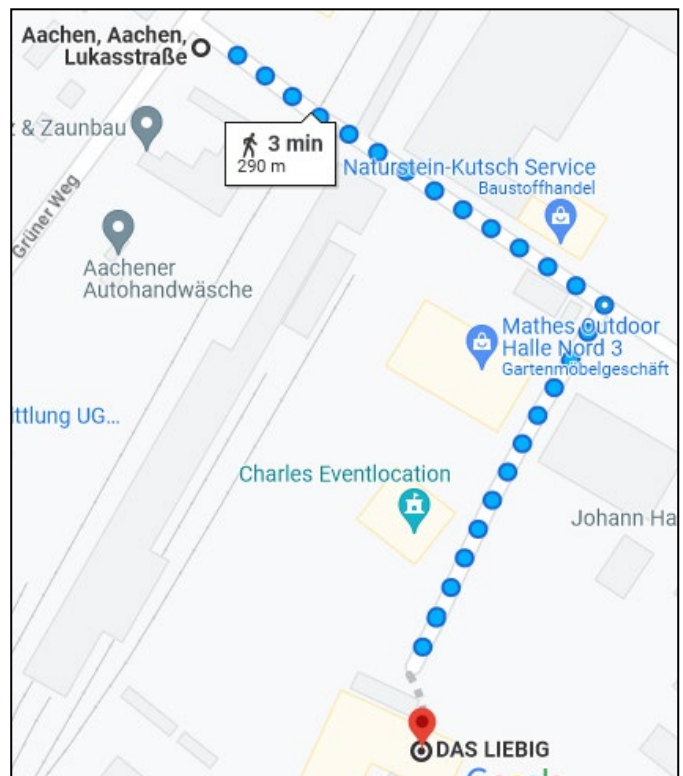

Your hotel:

Parkhotel Quellenhof Aachen, Monheimsallee 52, 52062 Aachen
[Hotel Aachen - Premium-Hotel with best price | Quellenhof Aachen \(parkhotel-quellenhof.de\)](https://www.parkhotel-quellenhof.de)

Conference venue:

DAS LIEBIG, Liebigstraße 19, 52070 Aachen
[Die schönste Eventlocation in Aachen - DAS LIEBIG](https://www.dasliebig.de)

Bus line¹:

34 (direction: Pannesheide or Kerkrade Busstation or Kohlscheid Bahnhof)

Bus travel time:

5 min / every 30 min

Bus stop hotel:

Hansemannplatz, bus stop 4
(walk approx. 500m)

Bus stop conference venue:

Lukasstraße (walk approx. 290)

¹ fastest connection, other connections also available