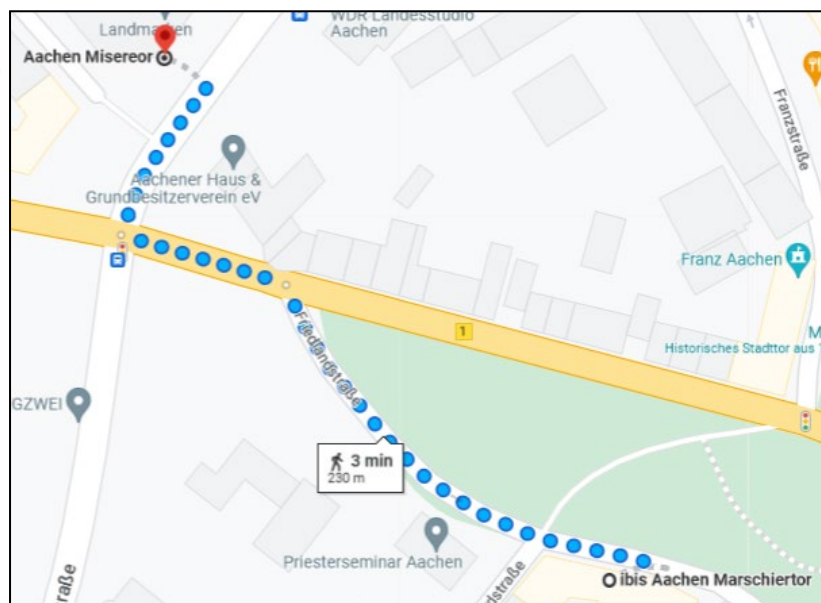

ibis Aachen Marschierteror, Friedlandstraße 6-8, 52064 Aachen
[Economy Hotel Aachen am Marschierteror - ibis - Accor - ALL](#)

Conference venue:

DAS LIEBIG, Liebigstraße 19, 52070 Aachen
[Die schönste Eventlocation in Aachen - DAS LIEBIG](#)

Bus line¹:

11 (direction: Mariadorf Dreieck)

Bus travel time:

16 min / every 30 min

Bus stop hotel:

Misereor (walk approx. 230m)

Bus stop conference venue:

Liebigstraße
(walk approx. 600)