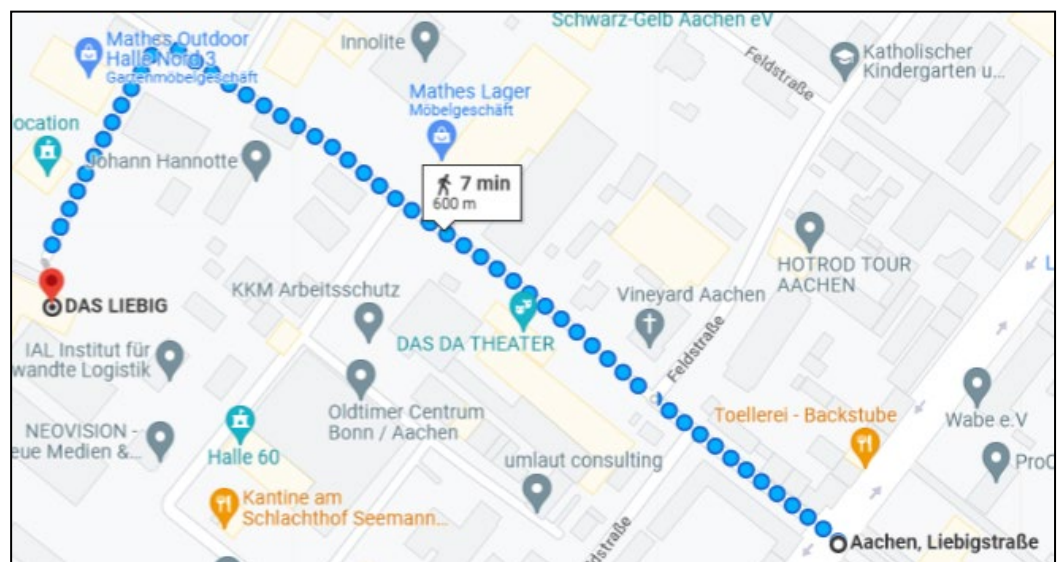

ibis Aachen Marschierteror, Friedlandstraße 6-8, 52064 Aachen
[Economy Hotel Aachen am Marschierteror - ibis - Accor - ALL](#)

Conference venue:

DAS LIEBIG, Liebigstraße 19, 52070 Aachen
[Die schönste Eventlocation in Aachen - DAS LIEBIG](#)

Bus line¹:

11 (direction: Mariadorf Dreieck)

Bus travel time:

16 min / every 30 min

Bus stop hotel:

Misereor (walk approx. 230m)

Bus stop conference venue:

Liebigstraße
(walk approx. 600)